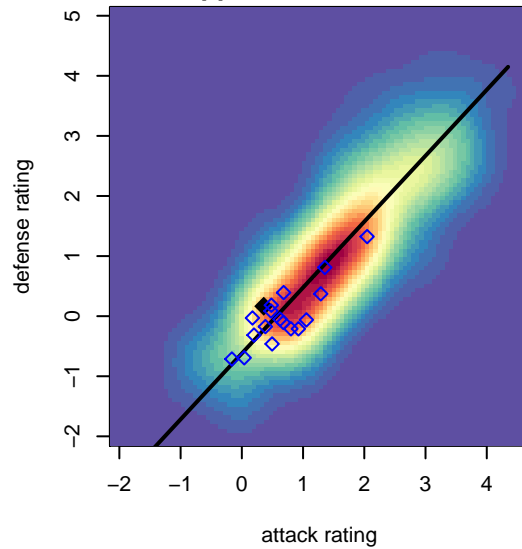

LOSC Green I B03

Crossfire Oregon
 Lake Oswego, OR
 B03 total strength=876
 attack=1.43 defense=1.18
 fall league = PTT B03 Div 2 White
 spr league = Spr OYS B03 Div 2 White

alt names used:
 LOSC GREEN 1 (OR)
 LOSC 03B Green
 LOSC 03B Green
 LOSC 03B Green

Venues played:
 2016 Oswego Nike Cup Silver U14
 2016 PTT B03 Division 2 White
 2016 OYS Founders Cup B03
 2016 Spr OYS B03 Division 2 White

LOSC Green I B03
 Dots are actual minus expected GF (blue circles) and GA (red triangles).
 Blue line is smoothed change in attack strength. Red is smoothed change in defense strength.

**attack and defense variance (black dot)
relative to other teams
and top 10 in region**

**attack and defense rating
relative to others at age
and all opponents in last 13 months**

Performance relative to 13 month average