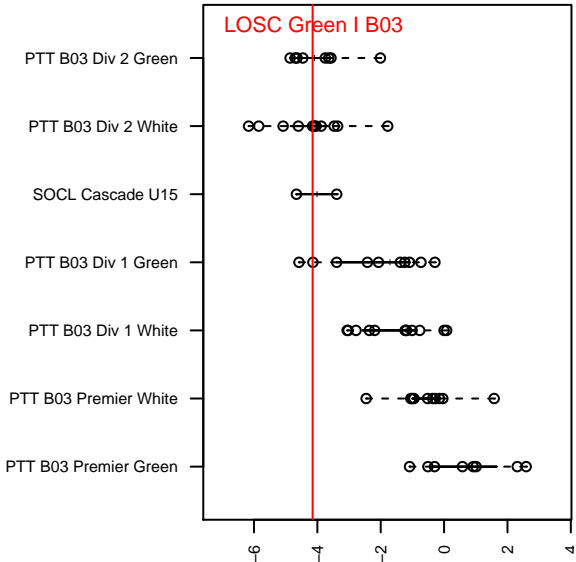

LOSC Green I B03

Crossfire Oregon
 Lake Oswego, OR
 B03 total strength=876
 attack=1.43 defense=1.18
 fall league = PTT B03 Div 2 White
 spr league = Spr OYS B03 Div 2 White

alt names used:
 LOSC GREEN 1 (OR)
 LOSC 03B Green
 LOSC 03B Green
 LOSC 03B Green

Venues played:
 2016 Oswego Nike Cup Silver U14
 2016 PTT B03 Division 2 White
 2016 OYS Founders Cup B03
 2016 Spr OYS B03 Division 2 White

LOSC Green I B03
 Dots are actual minus expected GF (blue circles) and GA (red triangles).
 Blue line is smoothed change in attack strength. Red is smoothed change in defense strength.

**attack and defense variance (black dot)
relative to other teams
and top 10 in region**

**attack and defense rating
relative to others at age
and all opponents in last 13 months**

Performance relative to 13 month average