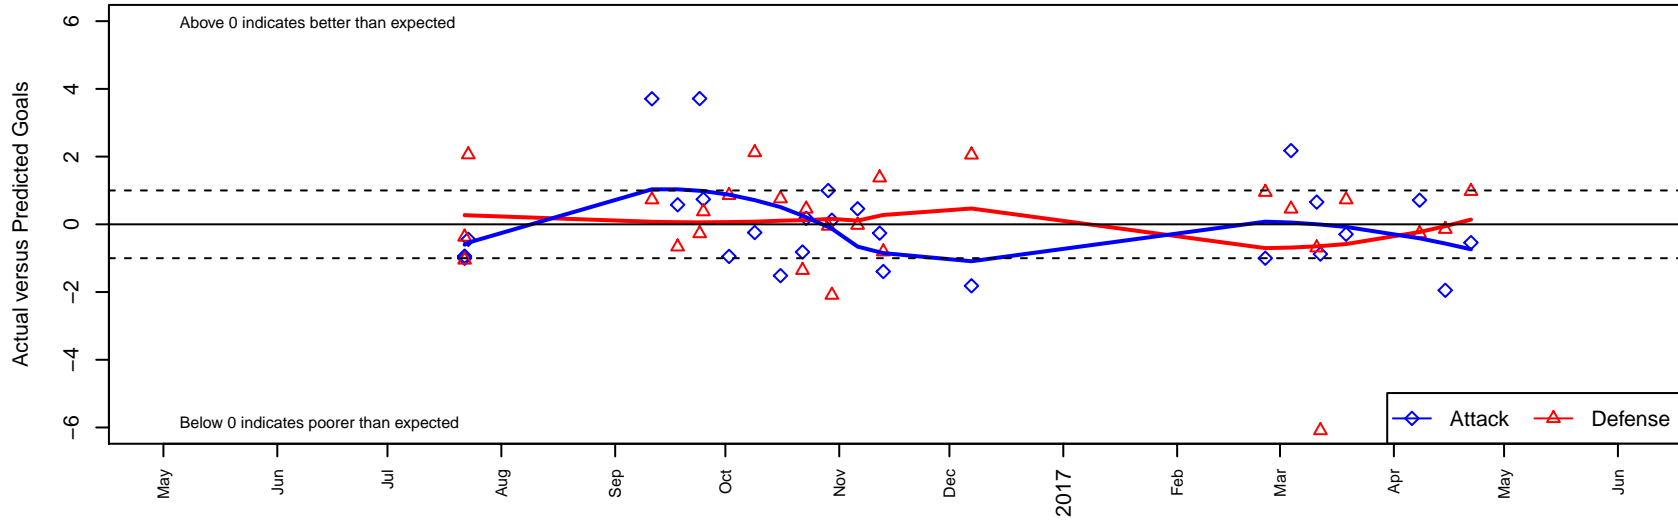

LOSC Green I B03

Crossfire Oregon
 Lake Oswego, OR
 B03 total strength=876
 attack=1.43 defense=1.18
 fall league = PTT B03 Div 2 White
 spr league = Spr OYS B03 Div 2 White

alt names used:
 LOSC GREEN 1 (OR)
 LOSC 03B Green
 LOSC 03B Green
 LOSC 03B Green

Venues played:
 2016 Oswego Nike Cup Silver U14
 2016 PTT B03 Division 2 White
 2016 OYS Founders Cup B03
 2016 Spr OYS B03 Division 2 White

LOSC Green I B03
 Dots are actual minus expected GF (blue circles) and GA (red triangles).
 Blue line is smoothed change in attack strength. Red is smoothed change in defense strength.

**attack and defense variance (black dot)
relative to other teams
and top 10 in region**

**attack and defense rating
relative to others at age
and all opponents in last 13 months**

Performance relative to 13 month average