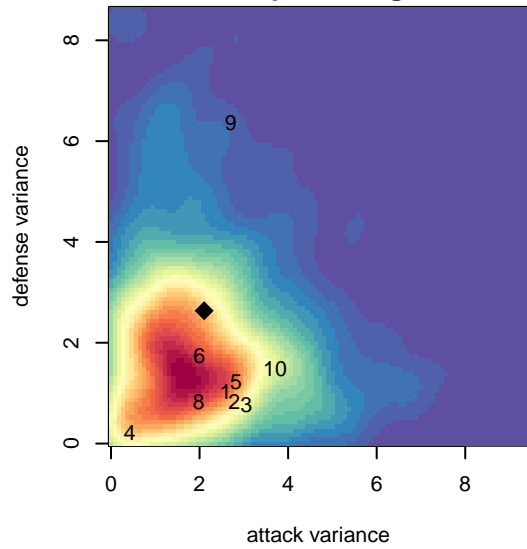

LOSC Green I B03

Crossfire Oregon
 Lake Oswego, OR
 B03 total strength=876
 attack=1.43 defense=1.18
 fall league = PTT B03 Div 2 White
 spr league = Spr OYS B03 Div 2 White

alt names used:
 LOSC GREEN 1 (OR)
 LOSC 03B Green
 LOSC 03B Green
 LOSC 03B Green

Venues played:
 2016 Oswego Nike Cup Silver U14
 2016 PTT B03 Division 2 White
 2016 OYS Founders Cup B03
 2016 Spr OYS B03 Division 2 White

LOSC Green I B03
 Dots are actual minus expected GF (blue circles) and GA (red triangles).
 Blue line is smoothed change in attack strength. Red is smoothed change in defense strength.

**attack and defense variance (black dot)
relative to other teams
and top 10 in region**

**attack and defense rating
relative to others at age
and all opponents in last 13 months**

Performance relative to 13 month average